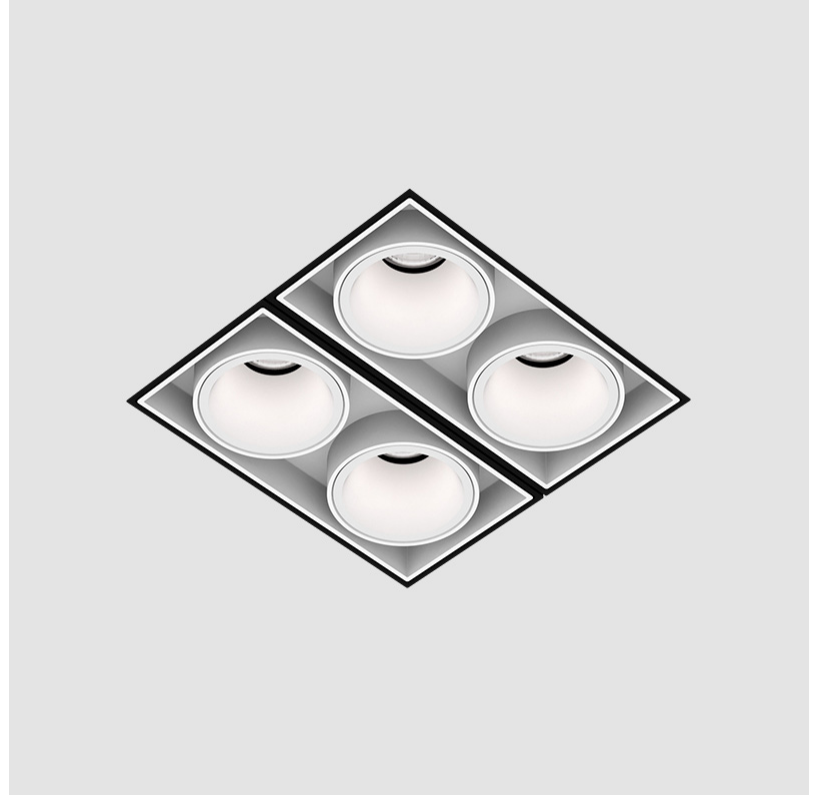

PHYSICAL

Shape: Rectangle
Length (mm): 70
Length (in): 2 ¾
Width (mm): 70
Width (in): 2 ¾
Height (mm): 65
Height (in): 2 9/16
Ceiling Thickness (mm): 12.5
Ceiling Thickness (in): 1/2
Min. Recessing Depth (mm): 100
Min. Recessing Depth (in): 3 15/16
Light Distribution: Downlight
Weight (kg): 0.437
Weight (lbs): 0.96
Fixture Finish: SSR / BKV / CWI / CRY / HAB / LAG / UFT / ITA / RUA / RUR / MIC / FTG / MYG / TWT / LOD / PUS / FRO / FUP / KIA / POP / BLS / SPG / MEY / GOH / GUM / CHC / COM / ABZ / JAG / OBR / MOS / ROR
Fixture Material: Aluminum Die Cast
Cut-out Measurements: 82mm / 3 1/4" x 42mm / 1 5/8"
Upon Request: Unique Ceiling Thickness

ELECTRICAL

Lamp Type: LED (Zhaga Standard)
Input Wattage (W): 18
Total Output Wattage (W): 16.4
Dimming: Tri-Mode (Non-Dimming and Phase Dimming (120Vac only) and 0-10V Dimming)
Driver Included: No
Driver Location: Recessed Housing
Driver Type: Constant Current - Universal
Driver Class: Class 2
Housing: See components
Input Voltage (V): 120 - 277
Constant Current (MA): 1050

LED

Number of LEDs: 4
Color Temperature (°K): 2700 / 3000 / 3500 / 4000
Max. Delivered Lumen (lm): Max. 887
CRI: >90 CRI
Lamp Life (hrs): 50000
Upon Request: Special Color Temperature

OPTICAL

Reflector°: 8 / 18 / 34
Upon Request: Special Beam Angles

RATINGS AND CERTIFICATIONS

Certified By: CSA Certified to UL and CSA Standards

IP rating: IP20
Zaneen Corporation © 2024, T 1800-388-3382, F 416-247-9319, www.zaneen.com