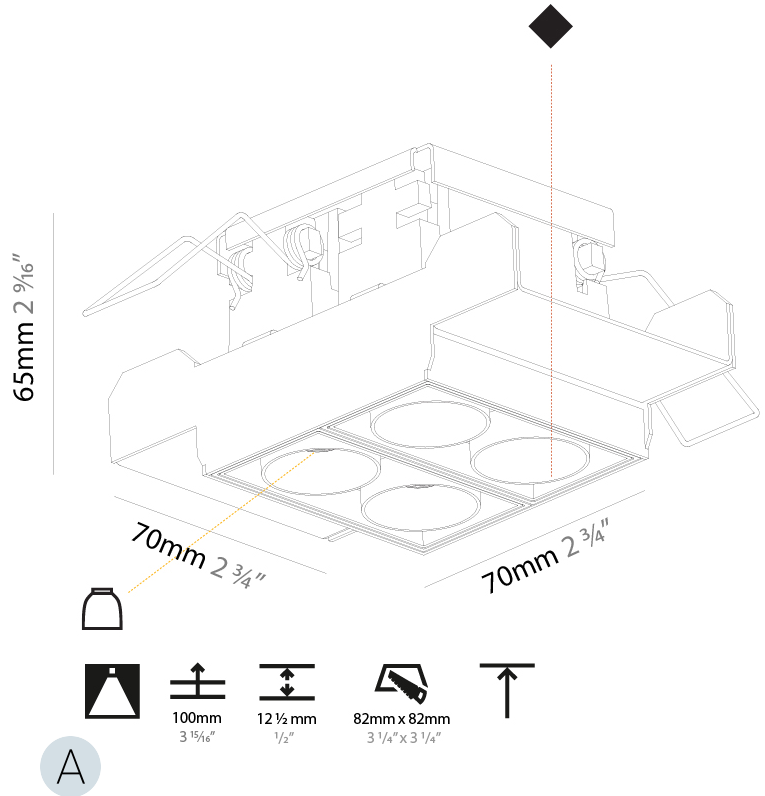

PHYSICAL

Shape: Rectangle
Length (mm): 70
Length (in): 2 ¾
Width (mm): 70
Width (in): 2 ¾
Height (mm): 65
Height (in): 2 9/16
Ceiling Thickness (mm): 12.5
Ceiling Thickness (in): 1/2
Min. Recessing Depth (mm): 100
Min. Recessing Depth (in): 3 15/16
Light Distribution: Downlight
Weight (kg): 0.437
Weight (lbs): 0.96
Fixture Finish: SSR / BKV / CWI / CRY / HAB / LAG / UFT / ITA / RUA / RUR / MIC / FTG / MYG / TWT / LOD / PUS / FRO / FUP / KIA / POP / BLS / SPG / MEY / GOH / GUM / CHC / COM / ABZ / JAG / OBR / MOS / ROR
Fixture Material: Aluminum Die Cast
Cut-out Measurements: 82mm / 3 1/4" x 42mm / 1 5/8"
Upon Request: Unique Ceiling Thickness

ELECTRICAL

Lamp Type: LED (Zhaga Standard)
Input Wattage (W): 18
Total Output Wattage (W): 16.4
Dimming: Tri-Mode (Non-Dimming and Phase Dimming (120Vac only) and 0-10V Dimming)
Driver Included: No
Driver Location: Recessed Housing
Driver Type: Constant Current - Universal
Driver Class: Class 2
Housing: See components
Input Voltage (V): 120 - 277
Constant Current (MA): 1050

LED

Number of LEDs: 4
Color Temperature (°K): 2700 / 3000 / 3500 / 4000
Max. Delivered Lumen (lm): Max. 887
CRI: >90 CRI
Lamp Life (hrs): 50000
Upon Request: Special Color Temperature

OPTICAL

Reflector°: 8 / 18 / 34
Upon Request: Special Beam Angles

RATINGS AND CERTIFICATIONS

Certified By: CSA Certified to UL and CSA Standards

IP rating: IP20
Zaneen Corporation © 2024, T 1800-388-3382, F 416-247-9319, www.zaneen.com