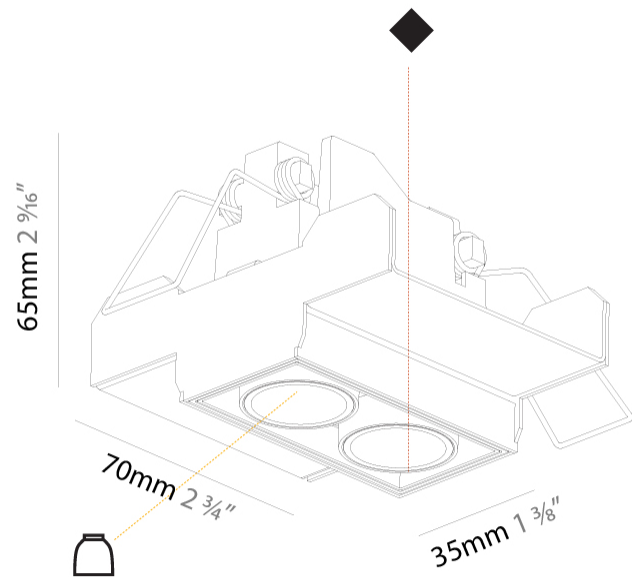

Holder Finish: WHI / BLK
Fixture Material: Aluminum Die Cast
Cut-out Measurements: 82mm / 3 1/4" x 42mm / 1 5/8"
Upon Request: Unique Ceiling Thickness

ELECTRICAL

Lamp Type: LED (Zhaga Standard)
Input Wattage (W): 7.7
Total Output Wattage (W): 6.6
Dimming: Tri-Mode (Non-Dimming and Phase Dimming (120Vac only) and 0-10V Dimming)
Driver Included: No
Driver Location: Remote
Driver Type: Constant Current - Universal
Driver Class: Class 2
Input Voltage (V): 120 - 277
Constant Current (MA): 1050

LED

Number of LEDs: 2
Color Temperature (°K): 2700 / 3000 / 3500 / 4000
Max. Delivered Lumen (lm): 319 / 348 / 356 / 363
Nominal Lumen (lm): 440 / 480 / 490 / 500
CRI: >90 CRI
Lamp Life (hrs): 50000
Upon Request: Special Color Temperature

OPTICAL

Reflector: 8 / 18 / 34
Upon Request: Special Beam Angles

RATINGS AND CERTIFICATIONS

Certified By: CSA Certified to UL and CSA Standards
Zaneen Group Inc. © 2024, 11800 388-3382, F-416-247-9319, www.zaneen.com

Patented. International specifications by adding 'INT' at the end of the existing Model #. For assistance on 'custom' specifications, contact zteam@zaneen.com. In a constant effort to supply the best product, we reserve the right to change specifications or materials without notice. The most recent specification sheets are found at zaneen.com