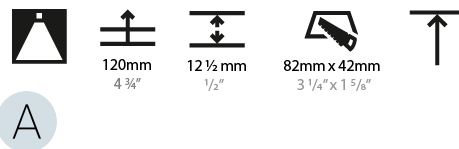

GENERAL

Series: Magiq
Subseries: Magiq 2 Cell
Brand: Prolicht
Division: Architectural
Mounting Type: Trimless
Mounting Location: Ceiling
Subcategory: Downlight

PHYSICAL

Shape: Rectangle
Length (mm): 70
Length (in): 2 ¾"
Width (mm): 35
Width (in): 1 ⅜"
Height (mm): 65
Height (in): 2 ⅙"
Ceiling Thickness (mm): 12.5
Ceiling Thickness (in): 1/2
Min. Recessing Depth (mm): 100
Min. Recessing Depth (in): 3 ⅙"
Light Distribution: Downlight
Weight (kg): 0.241
Weight (lbs): 0.53
Fixture Finish: BLK / WHI
Fixture Material: Aluminum Die Cast
Cut-out Measurements: 82mm / 3 1/4" x 42mm / 1 5/8"
Upon Request: Unique Ceiling Thickness

ELECTRICAL

Lamp Type: LED (Zhaga Standard)
Input Wattage (W): 9
Total Output Wattage (W): 8.2
Dimming: Tri-Mode (Non-Dimming and Phase Dimming (120Vac only) and 0-10V Dimming)
Driver Included: No
Driver Location: Remote
Driver Type: Constant Current - Universal
Driver Class: Class 2
Input Voltage (V): 120 - 277
Constant Current (MA): 1050

LED

Number of LEDs: 2
Color Temperature (°K): 2700 / 3000 / 3500 / 4000
Max. Delivered Lumen (lm): 314 / 342 / 350 / 357
Nominal Lumen (lm): 440 / 480 / 490 / 500
CRI: >90 CRI
Lamp Life (hrs): 50000
Upon Request: Special Color Temperature

OPTICAL

Reflector: 8 / 18 / 34
Upon Request: Special Beam Angles

RATINGS AND CERTIFICATIONS

Certified By: CSA Certified to UL and CSA Standards
IP rating: IP20