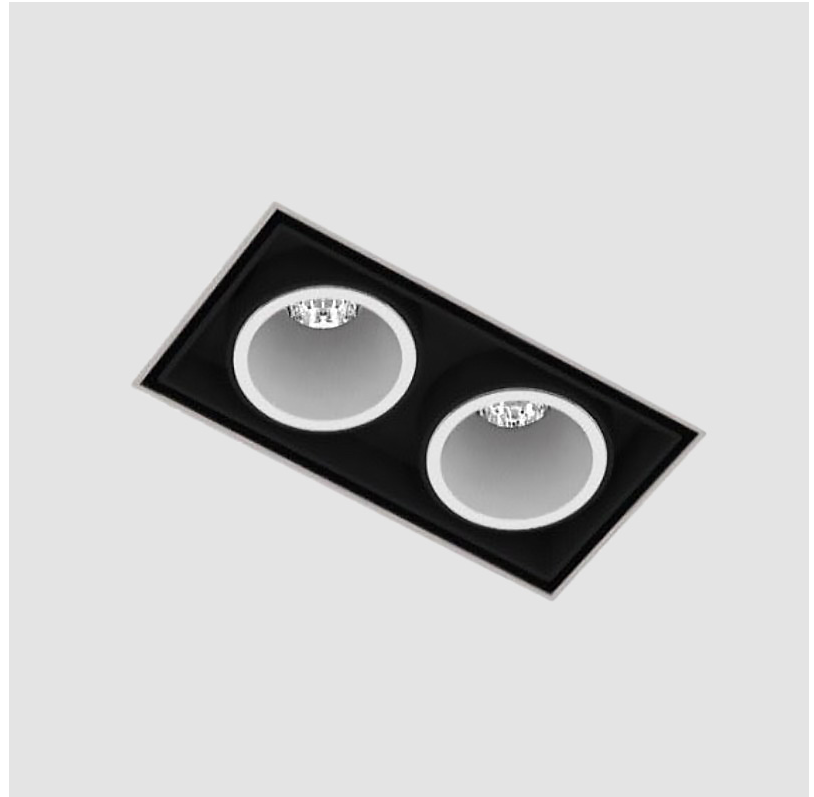

Holder Finish: WHI / BLK
Fixture Material: Aluminum Die Cast
Cut-out Measurements: 82mm / 3 1/4" x 42mm / 1 5/8"
Upon Request: Unique Ceiling Thickness

ELECTRICAL

Lamp Type: LED (Zhaga Standard)
Input Wattage (W): 7.7
Total Output Wattage (W): 6.6
Dimming: Tri-Mode (Non-Dimming and Phase Dimming (120Vac only) and 0-10V Dimming)
Driver Included: No
Driver Location: Remote
Driver Type: Constant Current - Universal
Driver Class: Class 2
Input Voltage (V): 120 - 277
Constant Current (MA): 1050

LED

Number of LEDs: 2
Color Temperature (°K): 2700 / 3000 / 3500 / 4000
Max. Delivered Lumen (lm): 319 / 348 / 356 / 363
Nominal Lumen (lm): 440 / 480 / 490 / 500
CRI: >90 CRI
Lamp Life (hrs): 50000
Upon Request: Special Color Temperature

OPTICAL

Reflector: 8 / 18 / 34
Upon Request: Special Beam Angles

RATINGS AND CERTIFICATIONS

Certified By: CSA Certified to UL and CSA Standards
Zaneen Group Inc. © 2024, 11800 388-3382, F-416-247-9319, www.zaneen.com

Patented. International specifications by adding 'INT' at the end of the existing Model #. For assistance on 'custom' specifications, contact zteam@zaneen.com. In a constant effort to supply the best product, we reserve the right to change specifications or materials without notice. The most recent specification sheets are found at zaneen.com