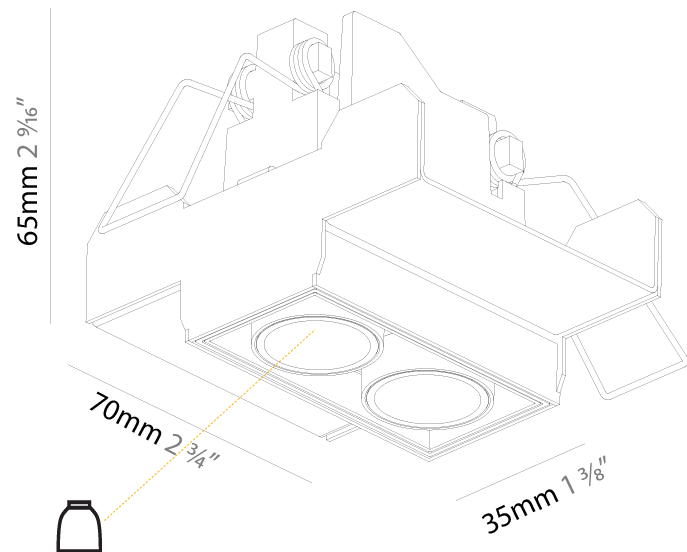

GENERAL

Series: Magiq
Subseries: Magiq 2 Cell
Brand: Prolicht
Division: Architectural
Mounting Type: Trimless
Mounting Location: Ceiling
Subcategory: Downlight

PHYSICAL

Shape: Rectangle
Length (mm): 70
Length (in): 2 ¾"
Width (mm): 35
Width (in): 1 ⅜"
Height (mm): 65
Height (in): 2 ⅙"
Ceiling Thickness (mm): 12.5
Ceiling Thickness (in): 1/2
Min. Recessing Depth (mm): 100
Min. Recessing Depth (in): 3 ⅙"
Light Distribution: Downlight
Weight (kg): 0.241
Weight (lbs): 0.53
Fixture Finish: BLK / WHI
Fixture Material: Aluminum Die Cast
Cut-out Measurements: 82mm / 3 1/4" x 42mm / 1 5/8"
Upon Request: Unique Ceiling Thickness

ELECTRICAL

Lamp Type: LED (Zhaga Standard)
Input Wattage (W): 9
Total Output Wattage (W): 8.2
Dimming: Tri-Mode (Non-Dimming and Phase Dimming (120Vac only) and 0-10V Dimming)
Driver Included: No
Driver Location: Remote
Driver Type: Constant Current - Universal
Driver Class: Class 2
Input Voltage (V): 120 - 277
Constant Current (MA): 1050

LED

Number of LEDs: 2
Color Temperature (°K): 2700 / 3000 / 3500 / 4000
Max. Delivered Lumen (lm): 314 / 342 / 350 / 357
Nominal Lumen (lm): 440 / 480 / 490 / 500
CRI: >90 CRI
Lamp Life (hrs): 50000
Upon Request: Special Color Temperature

OPTICAL

Reflector: 8 / 18 / 34
Upon Request: Special Beam Angles

RATINGS AND CERTIFICATIONS

Certified By: CSA Certified to UL and CSA Standards
IP rating: IP20